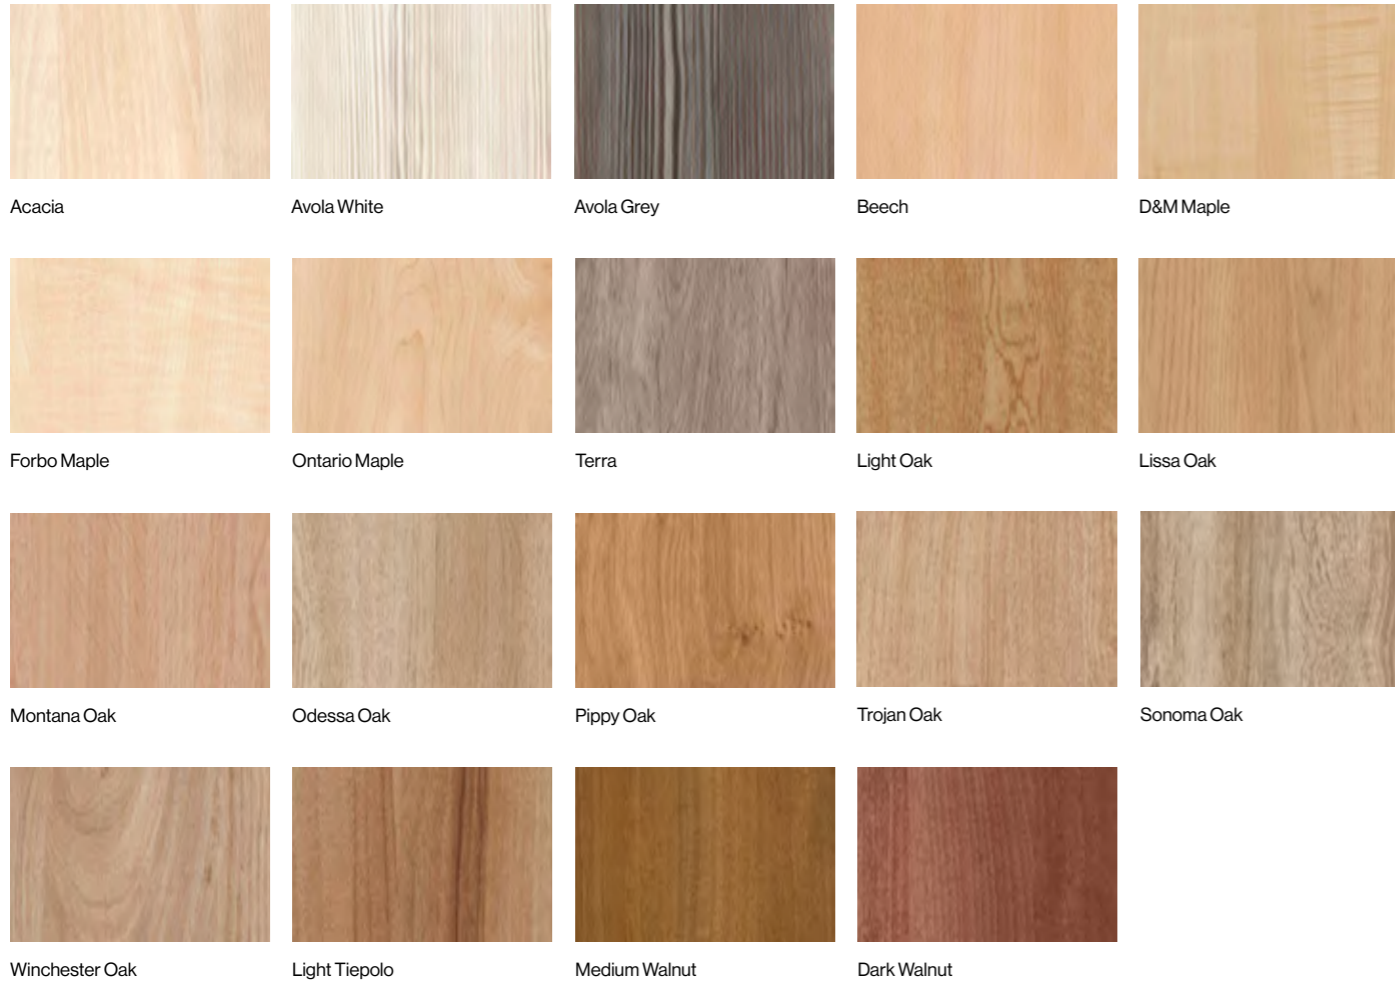

Matt Colours, Wood Grains and Specials

Matt Wood Grains